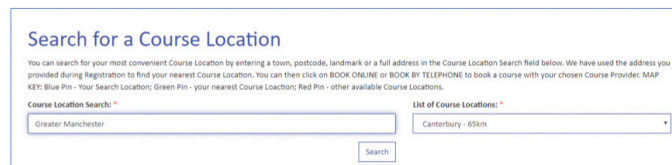

YOU WILL NOW ARRIVE AT YOUR DASHBOARD

Click on [Access My Courses](#) - this will allow you to search for a course or find your current booking. You can also:

- find details to contact the course provider where you need to change the date or time of your course where necessary
- re-book a course
- make further enquiries

Click on [Manage My Details](#) to view and update the details you provided during registration – including your email address.

See below for details of how to search for a course.

Booking your virtual course (3)

HOW DO I SEARCH FOR A COURSE?

The default search is based on your registered address. The pins highlight your address, and the nearby course locations. You can zoom in or out using the plus (+) and minus (-) buttons. Other standard GoogleMaps features, such as scrolling, are also supported.

CAN I AMEND THE SEARCH?

You can amend the course location search details by typing directly into the field.

If your local course provider does not offer a virtual classroom or online course, you can search for one of the areas detailed in the above tables – for example 'Greater Manchester' – and then click on the Search button. Online courses are denoted by a yellow pin.