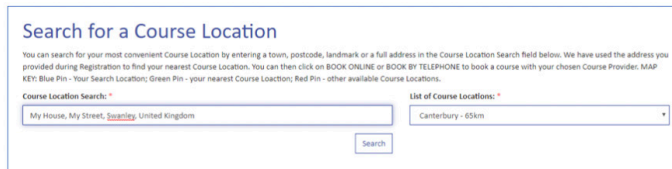

CAN I AMEND THE SEARCH?

You can amend the course location search details by typing directly into the field.