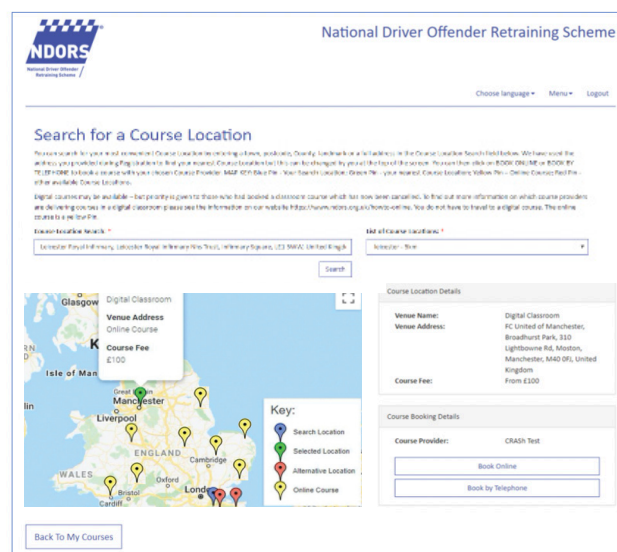

Click on [Manage My Details](#) to view and update the details you provided during registration – including your email address.

See below for details of how to search for a course.

Booking your virtual course (3)

HOW DO I SEARCH FOR A COURSE?

The default search is based on your registered address. The pins highlight your address, and the nearby course locations. You can zoom in or out using the plus (+) and minus (-) buttons. Other standard GoogleMaps features, such as scrolling, are also supported.

CAN I AMEND THE SEARCH?

You can amend the course location search details by typing directly into the field.

If your local course provider does not offer a virtual classroom or online course, you can search for one of the areas detailed in the above tables – for example 'Greater Manchester' – and then click on the Search button. Online courses are denoted by a yellow pin.

The screenshots shown are for illustrative purposes only and do not provide accurate course location data.

A new search will be performed in your specified area and you should find a virtual classroom. You will attend this course online and will not need to travel to the course location.