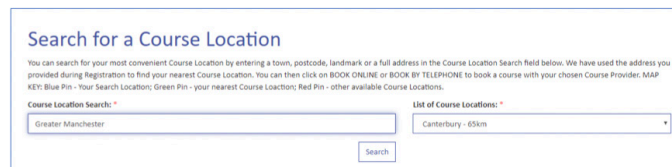

YOU WILL NOW ARRIVE AT YOUR DASHBOARD

Click on [Access My Courses](#) - this will allow you to search for a course or find your current booking. You can also:

- find details to contact the course provider where you need to change the date or time of your course where necessary
- re-book a course
- make further enquiries

Click on [Manage My Details](#) to view and update the details you provided during registration – including your email address.

See below for details of how to search for a course.

Booking your virtual course (3)

HOW DO I SEARCH FOR A COURSE?

The default search is based on your registered address. The pins highlight your address, and the nearby course locations. You can zoom in or out using the plus (+) and minus (-) buttons. Other standard GoogleMaps features, such as scrolling, are also supported.

CAN I AMEND THE SEARCH?

You can amend the course location search details by typing directly into the field.

If your local course provider does not offer a virtual classroom or online course, you can search for one of the areas detailed in the above tables – for example 'Greater Manchester' – and then click on the Search button. Online courses are denoted by a yellow pin.